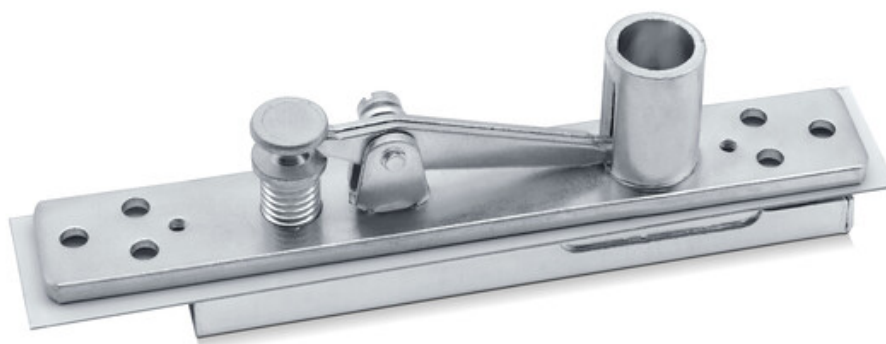

Product data sheet

Pivot hinge for double-action doors *

For TS 510

TECHNICAL DATA

Productname	Pivot hinge for double-action doors *
Hold-open of fire protection doors	No

Pivot hinge for double-action doors *

VARIANTS / ORDER INFO

Designation	Ident-No.
TS 510 adjustable pivot hinge *	201863

* The products designated above may vary in form, type, characteristics, function, or availability depending on the country. Please get in touch with your GEZE contact person if you have any questions.