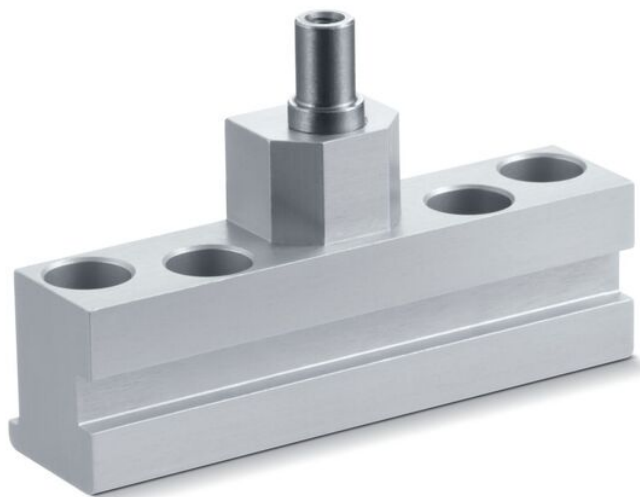

Product data sheet

Leaf bracket E 1500

NSK HE *

For roof window installation of the E 1500 N and E 250 NT
spindle drives

AREAS OF APPLICATION

→ Secondary closing edge installation on roof window type Heroal 85 D

Leaf bracket E 1500 NSK HE *

PRODUCT FEATURES

→ Easy attachment

TECHNICAL DATA

Productname Leaf bracket E 1500 NSK HE *

VARIANTS / ORDER INFO

Designation	Description	Ident-No.	Colour
Leaf bracket E 1500 NSK HE *	suitable for installation on the secondary closing edge of roof windows (Heroal 85 D), also suitable for E 250 NT	136188	EV1