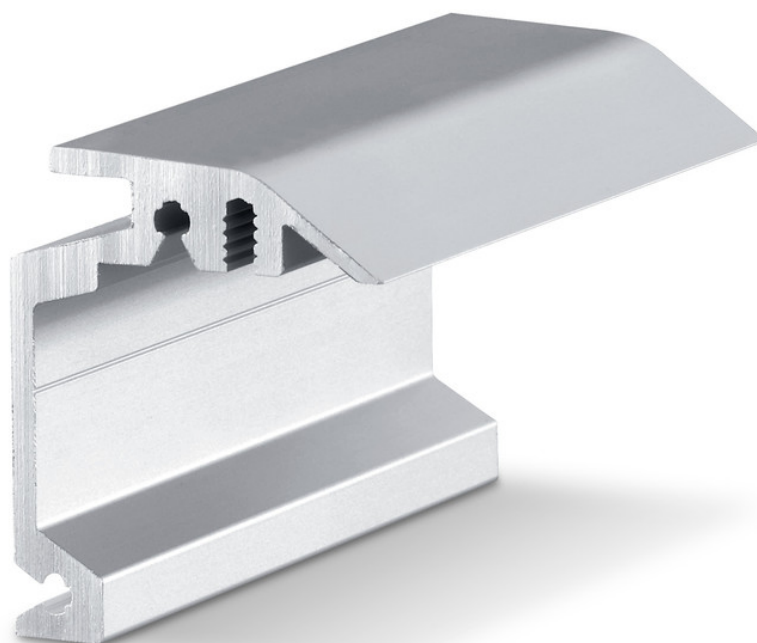

Product data sheet

Wall bracket

concealed Perlan

Wall bracket for concealed wall installation of tracks

AREAS OF APPLICATION

- For wall installation
- For timber leaves with 37 mm thickness
- For concealed installation
- For full-glass doors

Wall bracket concealed Perlan

PRODUCT FEATURES

→ Wall bracket for concealed installation of tracks on the wall and leaf thicknesses up to 37 mm

TECHNICAL DATA

Productname Wall bracket concealed Perlan

VARIANTS / ORDER INFO

Designation	Description	Ident-No.	Colour	Dimensions
Wall bracket concealed Perlan	for use up with to 37 mm leaf thickness	130463	Stainless steel optic	6000 mm
Wall bracket concealed Perlan	for use up with to 37 mm leaf thickness	130414	EV1	6000 mm
Wall bracket concealed Perlan	for use up with to 37 mm leaf thickness / Bespoke	130462	EV1	