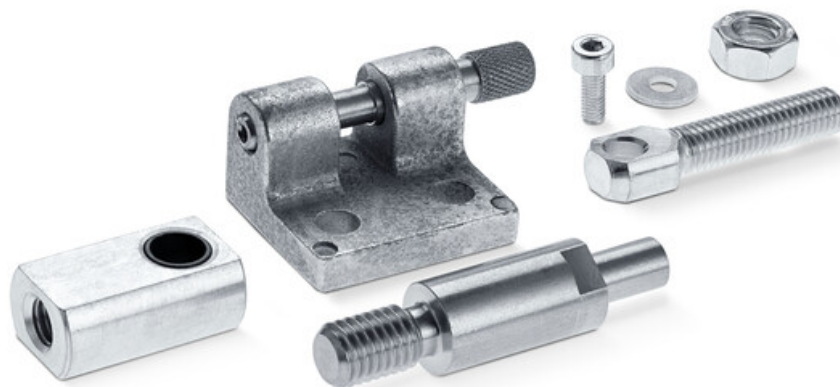

Product data sheet

Articulated lever with leaf bracket K 600 F *

TECHNICAL DATA

Productname

Articulated lever with leaf bracket K 600 F *

Articulated lever with leaf bracket K 600 F *

VARIANTS / ORDER INFO

| Designation | Ident-No. | Colour |
|---|-----------|-----------------|
| Articulated lever with leaf bracket K 600 F * | 133281 | silver-coloured |