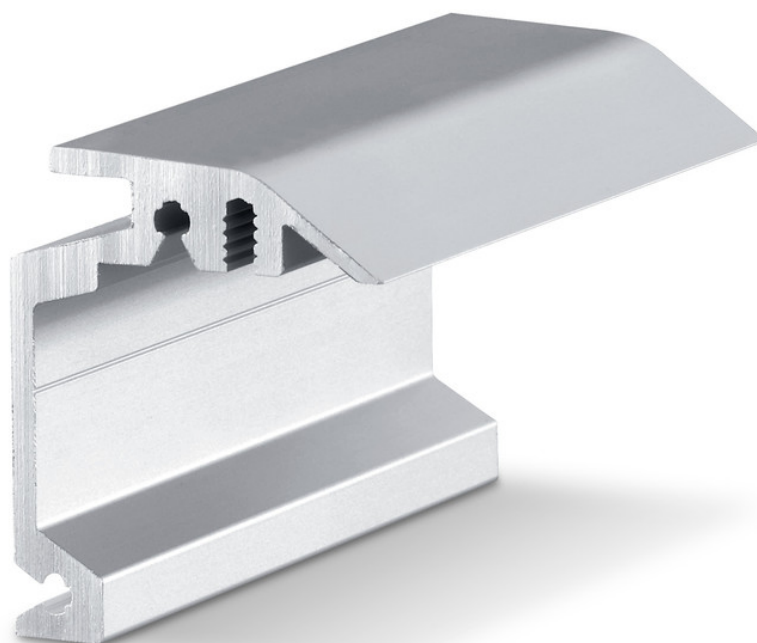

# Wall bracket

# concealed Perlan

Wall bracket for concealed wall installation of tracks

#### AREAS OF APPLICATION

- For wall installation
- For timber leaves up to 43 mm thickness
- For concealed installation
- For full-glass doors

## PRODUCT FEATURES

→ Wall bracket for concealed installation of tracks on the wall and leaf thicknesses up to 43 mm