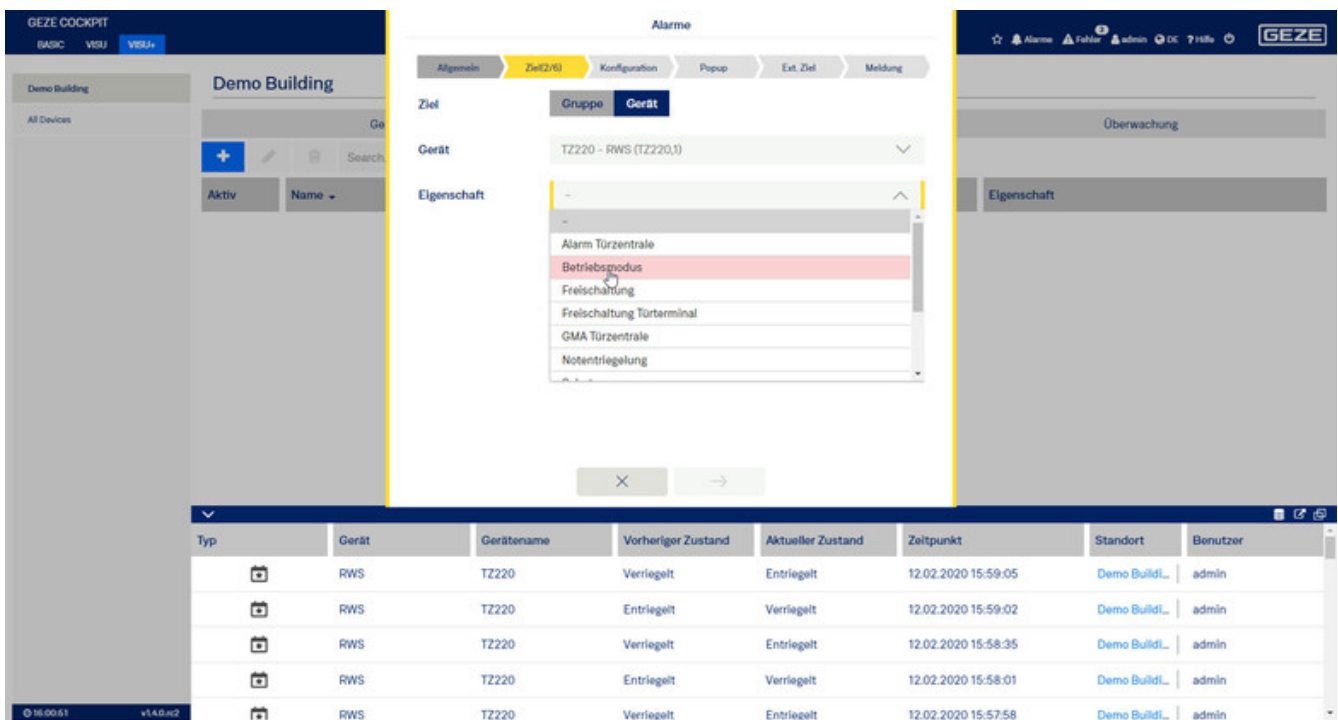

# Product data sheet **GEZE Cockpit VISU+** software licence

Building automation software for creating individual notifications

## AREAS OF APPLICATION

→ Monitoring of connected GEZE products, emergency exits, automatic doors, smoke and heat extraction ventilation flaps

## PRODUCT FEATURES

- Use in conjunction with GEZE VISU
- Creation of user specific alarms
- Configuration of a traffic light function for colour coding statuses
- E-mail notification for selected statuses or alarms