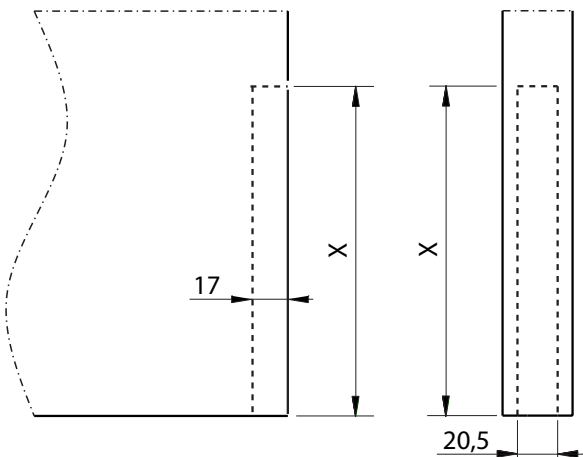

Accessory
Flush bolt

181052-00

GEZE

A

B