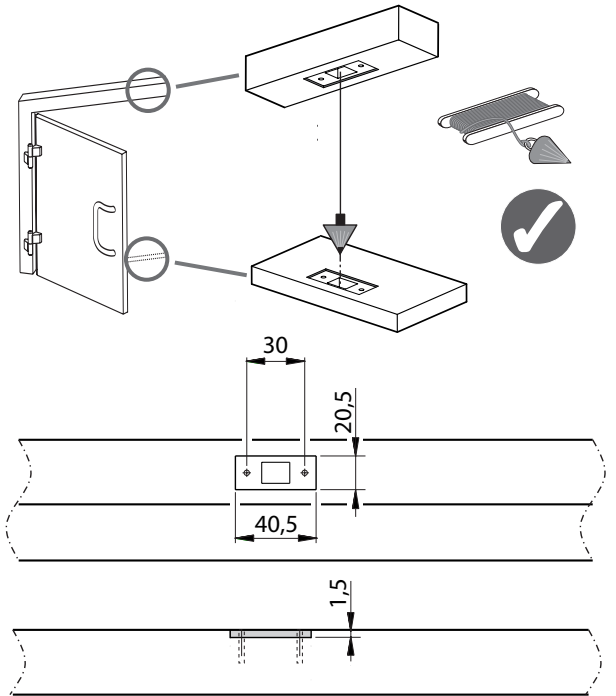

Accessory
Flush bolt

181052-00

GEZE

A

B