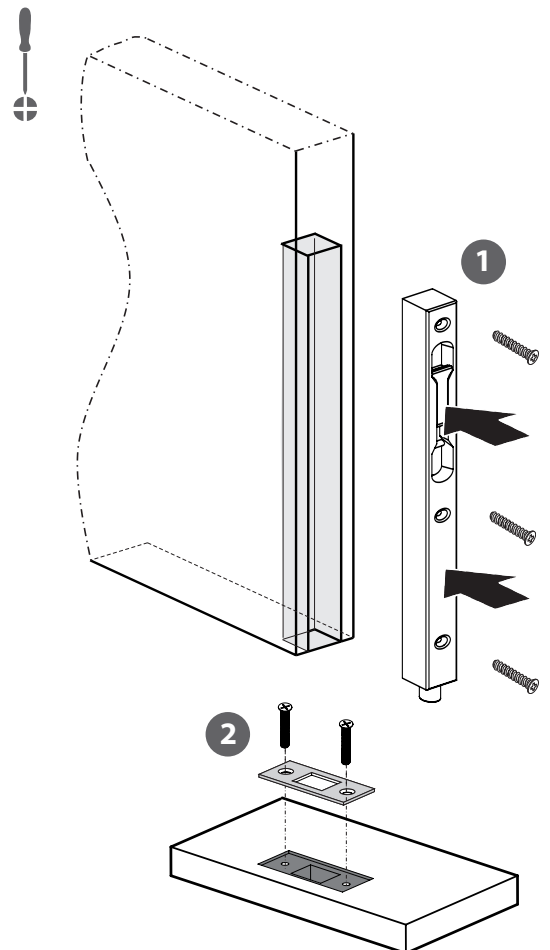

Accessory
Flush bolt

181052-00

GEZE

A

B