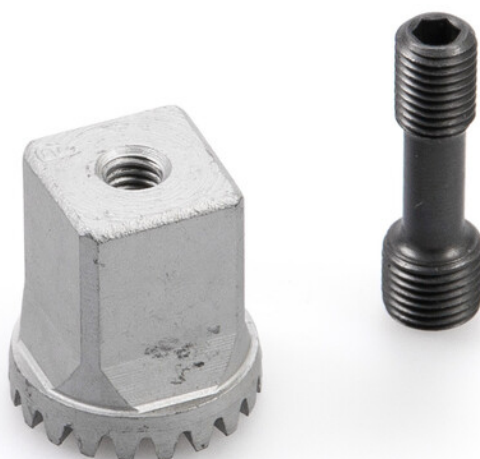

Product data sheet

Spindle cap floor spring *

With square for single-action doors, including clamping-
extension bolt

AREAS OF APPLICATION

→ Single-action doors

Spindle cap floor spring *

PRODUCT FEATURES

→ With square

TECHNICAL DATA

Productname	Spindle cap floor spring *
Hold-open of fire protection doors	No

VARIANTS / ORDER INFO

Designation	Description	Ident-No.	Spindle extension	Pivot type
Spindle cap floor spring *	With square for single-action doors, including clamping-extension bolt	053960	15 mm	Square DIN left
Spindle cap floor spring	With square for single-action doors, including clamping-extension bolt	053954	0 mm	Square DIN left
Spindle cap floor spring *	With square for single-action doors, including clamping-extension bolt	053957	5 mm	Square DIN right
Spindle cap floor spring *	With square for single-action doors, including clamping-extension bolt	053956	5 mm	Square DIN left
Spindle cap floor spring *	With square for single-action doors, including clamping-extension bolt	053964	25 mm	Square DIN left
Spindle cap floor spring *	With square for single-action doors, including clamping-extension bolt	053963	20 mm	Square DIN right
Spindle cap floor spring *	With square for single-action doors, including clamping-extension bolt	053965	25 mm	Square DIN right
Spindle cap floor spring *	With square for single-action doors, including clamping-extension bolt	053961	15 mm	Square DIN right
Spindle cap floor spring *	With square for single-action doors, including clamping-extension bolt	053959	10 mm	Square DIN right
Spindle cap floor spring *	With square for single-action doors, including clamping-extension bolt	053962	20 mm	Square DIN left
Spindle cap floor spring *	With square for single-action doors, including clamping-extension bolt	053958	10 mm	Square DIN left
Spindle cap floor spring	With square for single-action doors, including clamping-extension bolt	053955	0 mm	Square DIN right